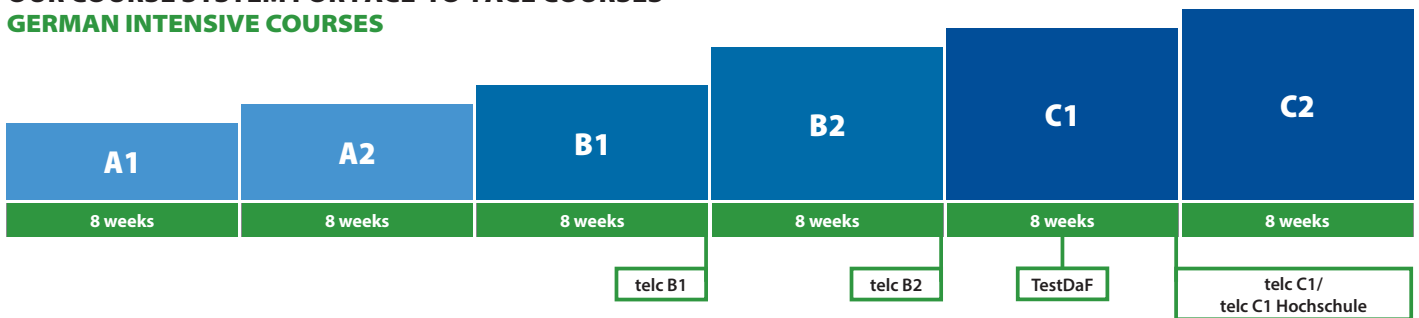

COLOGNE (per week)	
Host Family/Shared Apartment	
Single room without board	215 €
Single room with breakfast	250 €
Single room with half board	300 €
From 12 weeks: Single room without board	180 €
From 12 weeks: Single room with breakfast	215 €
From 12 weeks: Single room with half board	265 €
Residence Single room without board, minimum booking 12 weeks	250 €
Single Apartment without board	350 €

MARBURG (per week)	
Host Family	
Single room without board	190 €
Single room with breakfast	235 €
From 12 weeks: Single room without board	150 €
From 12 weeks: Single room with breakfast	195 €
Shared Apartment	
Single room without board	190 €
From 12 weeks: Single room without board	150 €
Single Apartment without board	300 €

MUNICH (per week)	
Host Family	
Single room without board	250 €
Single room with breakfast	275 €
Single room with half board	335 €
Residence with half board in August without board	
Single room	350 €
Twin room	250 €
Shared Apartment	
Hotel Apartment without board	400 €

RADOLFZELL (per week)	
Host Family	
Single room without board	165 €
Single room with breakfast	200 €
Single room with half board	250 €
Residence	
Single room without board	155 €
Twin room without board	125 €
Single Apartment without board	325 €

OUR COURSE SYSTEM FOR FACE-TO-FACE COURSES GERMAN INTENSIVE COURSES