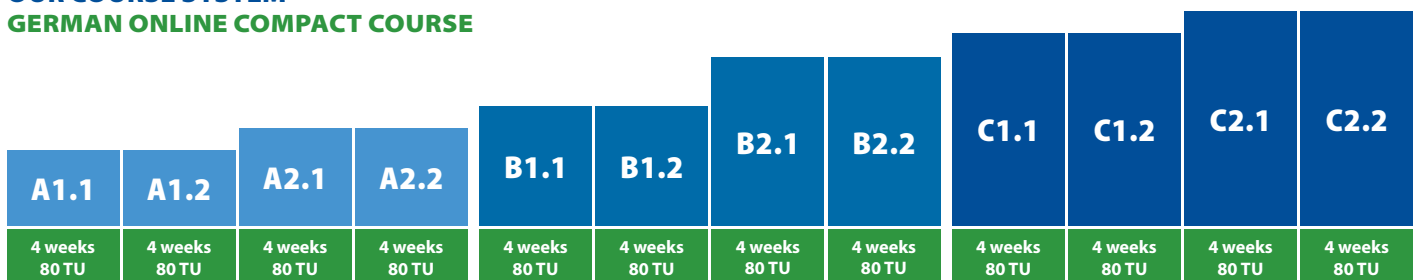

OUR COURSE SYSTEM GERMAN ONLINE COMPACT COURSE